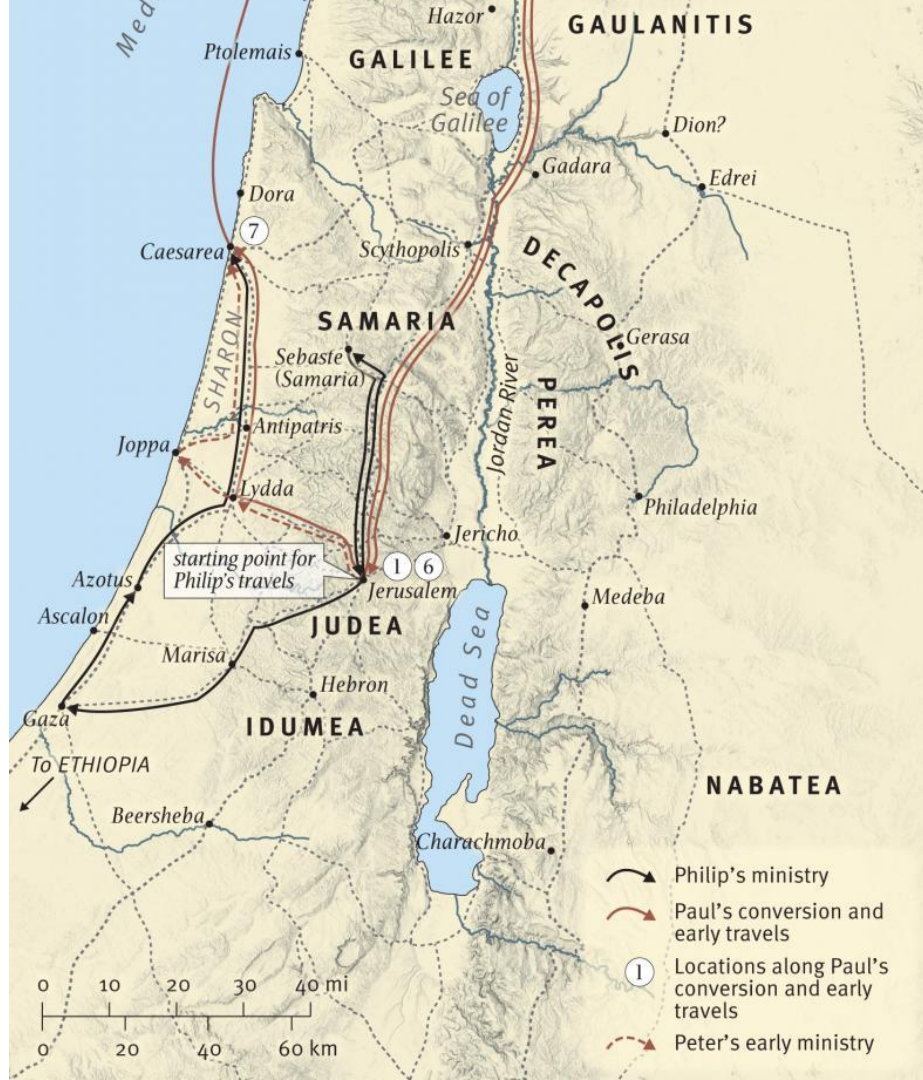

Intro to Cornelius and a tour of Caesarea

Acts 10:1-8

Caesarea Harbor National Park Map

Legend

- 1 Entrance Crusader Gate
- 2 Nymphon-Roman Fountain
- 3 W.C
- 15 Bosnian Mosque
- 17 Harbor Site Management
- 20 W.C
- 23 Crusader Gate
- 27 Caesarea Ancient Vaults Restoration Project
- 28 Hippodrome
- 29 Hippodrome Gate
- 30 Bathhouse
- 31 The Coral Palace
- 32 Time Trek Displays
- 33 W.C
- 34 Roman Theater
- 35 Entrance Roman Theater
- 36 The Wall Rampart